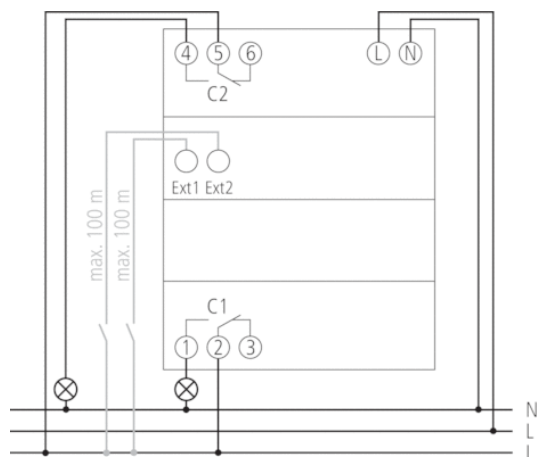

- Display back light (can be turned off)
- PIN coding

Technical data

Operating voltage	110 – 240 V AC
Frequency	50 – 60 Hz
Width	3 modules
Installation type	DIN rail
Type of contact	Two-way changeover contact
Switching output	Phase-independent
Opening width	< 3 mm
Program	Yearly program, Astronomical program
Program functions	ON-OFF, Pulse, Cycle
Number of channels	2
External inputs	2
Number of memory locations	800
Power reserve	8 years
Switching capacity at 250 V AC, $\cos \varphi = 1$	16 A
Switching capacity at 250 V AC, $\cos \varphi = 0,6$	10 A
Incandescent/halogen lamp load 230 V	2600 W
Incandescent/halogen lamp load 120 V	1300 W
Energy saving lamps 230 V	37 x 7 W, 30 x 11 W, 26 x 15 W, 26 x 20 W, 11 x 23 W
Energy saving lamps 120 V	18 x 7 W, 15 x 11 W, 13 x 15 W, 13 x 20 W, 11 x 23 W
LED lamp < 2 W	50 W
LED lamp 2-8 W	180 W
LED lamp > 8 W	200 W
Switching capacity min.	ca. 10 mA
Shortest switching times	1 s
Time accuracy at 25 °C	$\leq \pm 0.5$ s/day (quartz)
Time basis	Quartz
Stand-by consumption	~0,6 W
Capacity loss max.	2,2 W
Memory card supplied	–
Type of connection	DuoFix spring terminals
Keyboards	4 touch buttons
Housing and insulation material	High-temperature resistant, self-extinguishing thermoplastic
Type of protection	IP 20
Protection class	II according to EN 60 730-1
Ambient temperature	-30 °C ... +45 °C

Connection example

Scale drawings

Accessories

Wall mounting kit 52,5 mm

- Article number: 9070050
Details ▶ www.theben.de

PC set OBELISK top2

- Article number: 9070409
Details ▶ www.theben.de

Memory card OBELISK top2