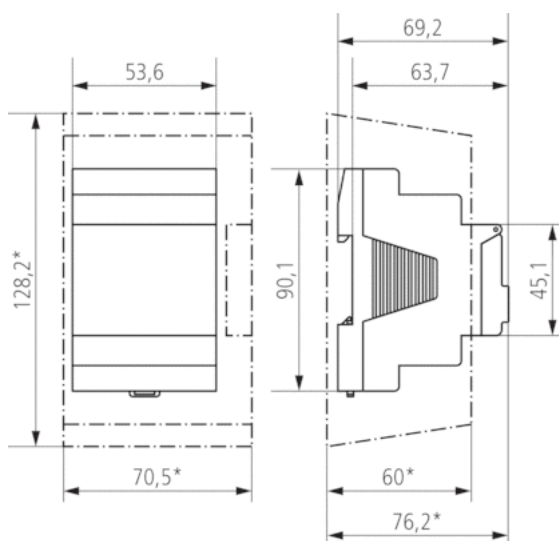

- Display back light (can be turned off)
- PIN coding

Technical data

Operating voltage	110 – 240 V AC
Frequency	50 – 60 Hz
Width	3 modules
Installation type	DIN rail
Type of contact	Two-way changeover contact
Switching output	Phase-independent
Opening width	< 3 mm
Program	Yearly program, Astronomical program
Program functions	ON-OFF, Pulse, Cycle
Number of channels	2
External inputs	2
Number of memory locations	800
Power reserve	8 years
Switching capacity at 250 V AC, $\cos \varphi = 1$	16 A
Switching capacity at 250 V AC, $\cos \varphi = 0,6$	10 A
Incandescent/halogen lamp load 230 V	2600 W
Incandescent/halogen lamp load 120 V	1300 W
Energy saving lamps 230 V	37 x 7 W, 30 x 11 W, 26 x 15 W, 26 x 20 W, 11 x 23 W
Energy saving lamps 120 V	18 x 7 W, 15 x 11 W, 13 x 15 W, 13 x 20 W, 11 x 23 W
LED lamp < 2 W	50 W
LED lamp 2-8 W	180 W
LED lamp > 8 W	200 W
Switching capacity min.	ca. 10 mA
Shortest switching times	1 s
Time accuracy at 25 °C	$\leq \pm 0.5$ s/day (quartz)
Time basis	Quartz
Stand-by consumption	~0,6 W
Capacity loss max.	2,2 W
Memory card supplied	–
Type of connection	DuoFix spring terminals
Keyboards	4 touch buttons
Housing and insulation material	High-temperature resistant, self-extinguishing thermoplastic
Type of protection	IP 20
Protection class	II according to EN 60 730-1
Ambient temperature	-30 °C ... +45 °C

Connection example

Scale drawings

Accessories

Wall mounting kit 52,5 mm

- Article number: 9070050
Details ▶ www.theben.de

PC set OBELISK top2

- Article number: 9070409
Details ▶ www.theben.de

Memory card OBELISK top2